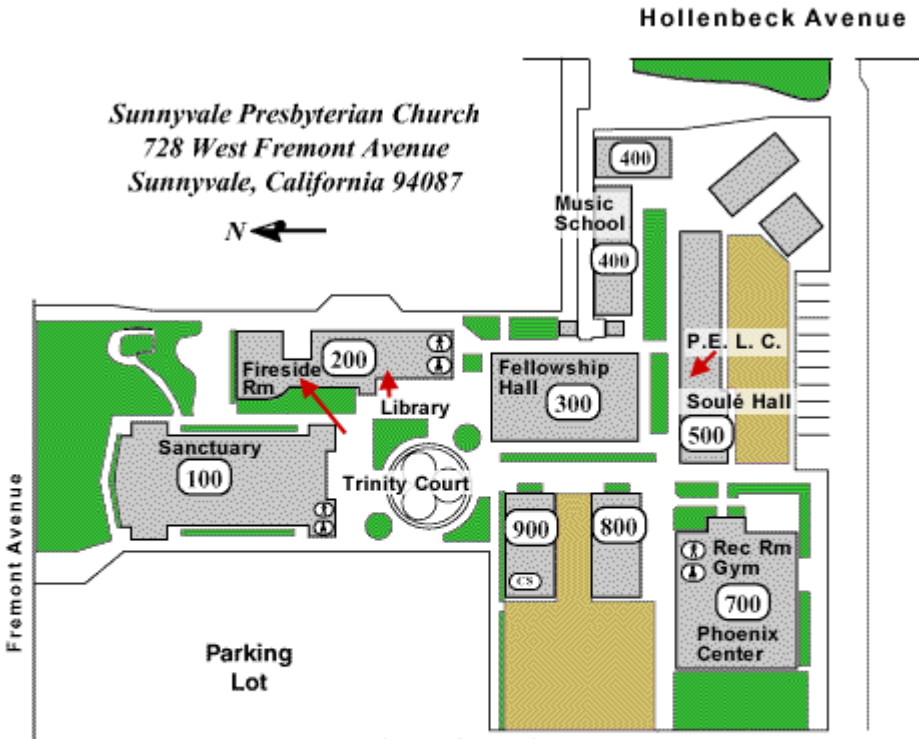

Campus Map

Location Information

100	Sanctuary	500	Presbyterian Early Learning Center
200	Office & Ministry Center	700	Phoenix Center
300	Fellowship Hall	800	Pre-School
400	Music School	900	Nursery
<hr/>			
402	Music School Office	502	PELC Office
		905	Church School Office